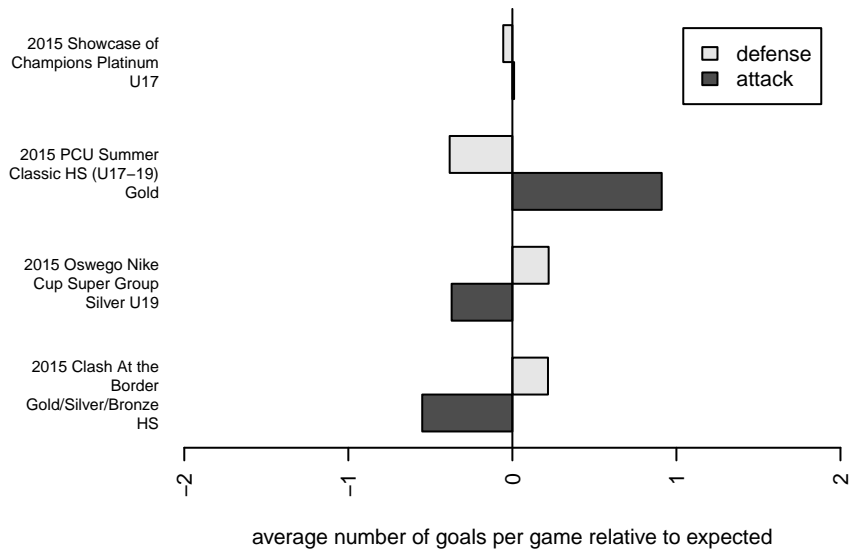

# PCU Red G96

Portland City United SC  
 Portland, OR  
 G96 total strength=1660  
 attack=19.05 defense=20.38

alt names used:  
 PCU 96G Red  
 PORTLAND CITY UNITED SC PCU 96G RED  
 PORTLAND CITY USCPCU 96G RED

Venues played:  
 2015 Showcase of Champions Platinum U17  
 2015 Clash At the Border Gold/Silver/Bronze H  
 2015 PCU Summer Classic HS (U17-19) Gold  
 2015 Oswego Nike Cup Super Group Silver U1

**PCU Red G96**  
 Dots are actual minus expected GF (blue circles) and GA (red triangles).  
 Blue line is smoothed change in attack strength. Red is smoothed change in defense strength.

**attack and defense variance (black dot)  
relative to other teams  
and top 10 in region**

**attack and defense rating  
relative to others at age  
and all opponents in last 13 months**

**attack and defense rating  
relative to others at age  
and all opponents in last 13 months**

**Performance relative to 13 month average**

**Performance relative to 13 month average**

Distribution of opponents  
 Red = Lose zone, Blue = Win zone, Green = Even  
 Black line separates win/lose zones