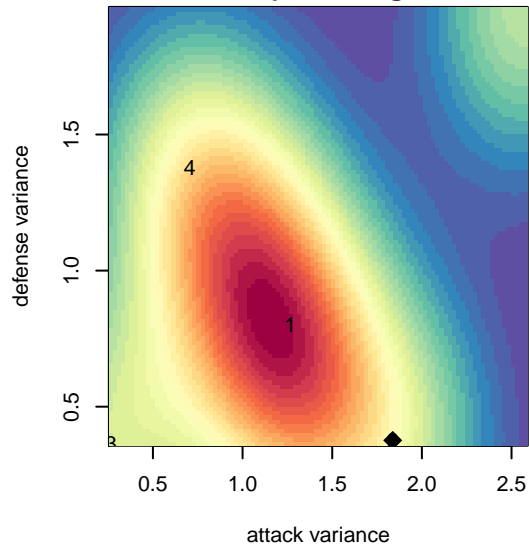

# PCU Red G96

Portland City United SC  
 Portland, OR  
 G96 total strength=1660  
 attack=19.05 defense=20.38

alt names used:  
 PCU 96G Red  
 PORTLAND CITY UNITED SC PCU 96G RED  
 PORTLAND CITY USCPCU 96G RED

Venues played:  
 2015 Showcase of Champions Platinum U17  
 2015 Clash At the Border Gold/Silver/Bronze H  
 2015 PCU Summer Classic HS (U17-19) Gold  
 2015 Oswego Nike Cup Super Group Silver U1

**PCU Red G96**  
 Dots are actual minus expected GF (blue circles) and GA (red triangles).  
 Blue line is smoothed change in attack strength. Red is smoothed change in defense strength.

**attack and defense variance (black dot)  
relative to other teams  
and top 10 in region**

**attack and defense rating  
relative to others at age  
and all opponents in last 13 months**

**attack and defense rating  
relative to others at age  
and all opponents in last 13 months**