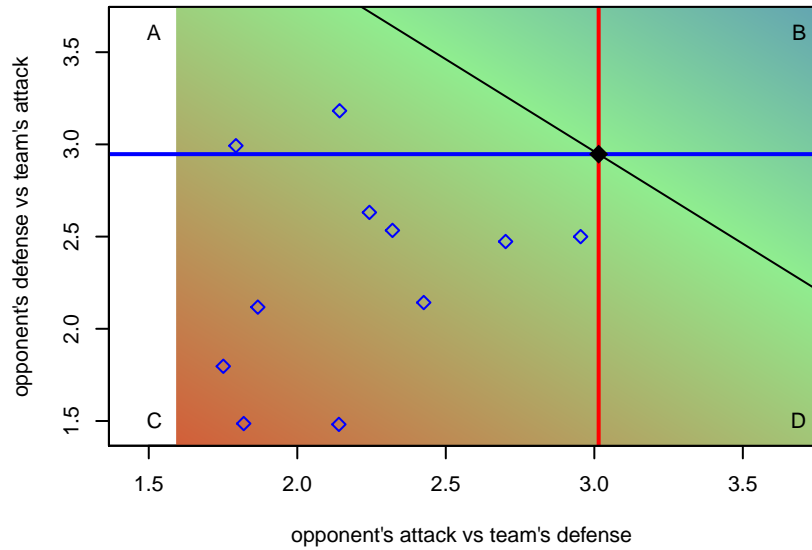

# PCU Red G96

Portland City United SC  
 Portland, OR  
 G96 total strength=1660  
 attack=19.05 defense=20.38

alt names used:  
 PCU 96G Red  
 PORTLAND CITY UNITED SC PCU 96G RED  
 PORTLAND CITY USCPCU 96G RED

Venues played:  
 2015 Showcase of Champions Platinum U17  
 2015 Clash At the Border Gold/Silver/Bronze H  
 2015 PCU Summer Classic HS (U17-19) Gold  
 2015 Oswego Nike Cup Super Group Silver U1

**PCU Red G96**  
 Dots are actual minus expected GF (blue circles) and GA (red triangles).  
 Blue line is smoothed change in attack strength. Red is smoothed change in defense strength.

**attack and defense variance (black dot)  
relative to other teams  
and top 10 in region**

**attack and defense rating  
relative to others at age  
and all opponents in last 13 months**

**attack and defense rating  
relative to others at age  
and all opponents in last 13 months**

**Performance relative to 13 month average**

**Performance relative to 13 month average**

Distribution of opponents  
 Red = Lose zone, Blue = Win zone, Green = Even  
 Black line separates win/lose zones