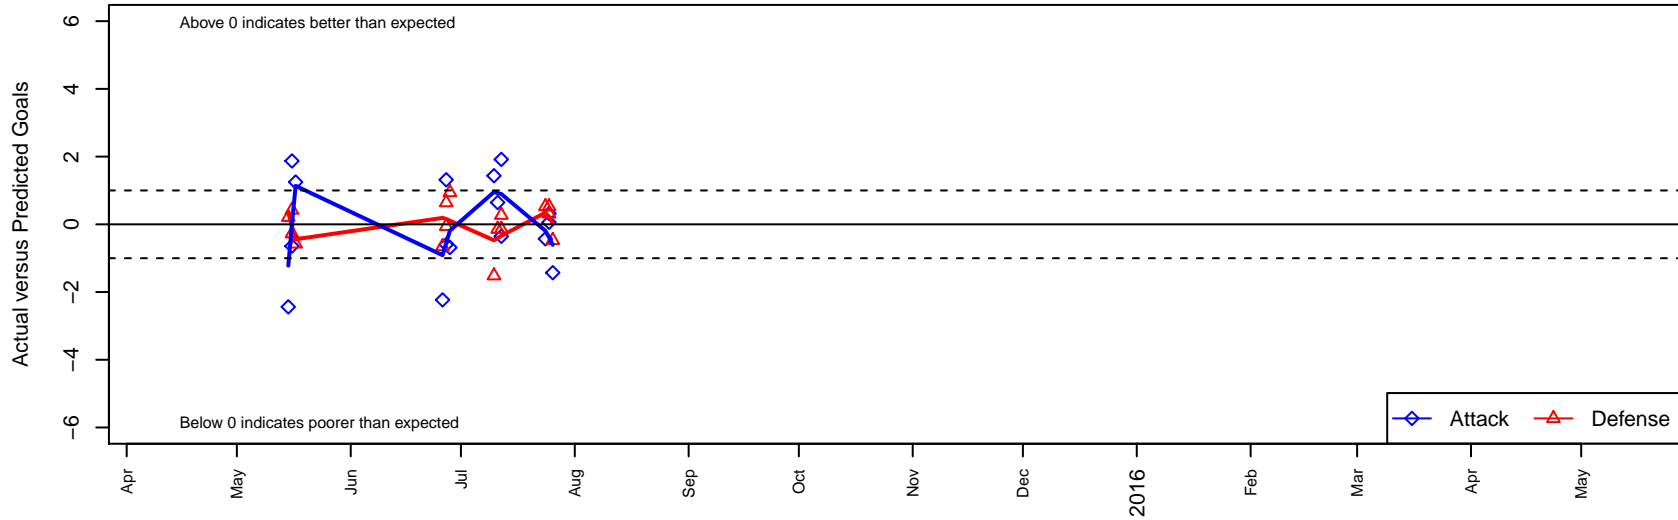

# PCU Red G96

Portland City United SC  
 Portland, OR  
 G96 total strength=1660  
 attack=19.05 defense=20.38

alt names used:  
 PCU 96G Red  
 PORTLAND CITY UNITED SC PCU 96G RED  
 PORTLAND CITY USCPCU 96G RED

Venues played:  
 2015 Showcase of Champions Platinum U17  
 2015 Clash At the Border Gold/Silver/Bronze H  
 2015 PCU Summer Classic HS (U17-19) Gold  
 2015 Oswego Nike Cup Super Group Silver U1

**PCU Red G96**  
 Dots are actual minus expected GF (blue circles) and GA (red triangles).  
 Blue line is smoothed change in attack strength. Red is smoothed change in defense strength.

**attack and defense variance (black dot)  
relative to other teams  
and top 10 in region**

**attack and defense rating  
relative to others at age  
and all opponents in last 13 months**

**attack and defense rating  
relative to others at age  
and all opponents in last 13 months**

**Performance relative to 13 month average**

**Performance relative to 13 month average**

Distribution of opponents  
 Red = Lose zone, Blue = Win zone, Green = Even  
 Black line separates win/lose zones