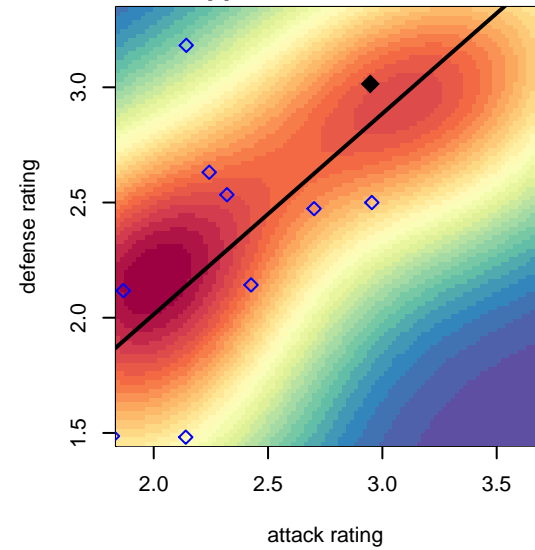

# PCU Red G96

Portland City United SC  
 Portland, OR  
 G96 total strength=1660  
 attack=19.05 defense=20.38

alt names used:  
 PCU 96G Red  
 PORTLAND CITY UNITED SC PCU 96G RED  
 PORTLAND CITY USCPCU 96G RED

Venues played:  
 2015 Showcase of Champions Platinum U17  
 2015 Clash At the Border Gold/Silver/Bronze H  
 2015 PCU Summer Classic HS (U17-19) Gold  
 2015 Oswego Nike Cup Super Group Silver U1

**PCU Red G96**  
 Dots are actual minus expected GF (blue circles) and GA (red triangles).  
 Blue line is smoothed change in attack strength. Red is smoothed change in defense strength.

**attack and defense variance (black dot)  
relative to other teams  
and top 10 in region**

**attack and defense rating  
relative to others at age  
and all opponents in last 13 months**

**attack and defense rating  
relative to others at age  
and all opponents in last 13 months**

**Performance relative to 13 month average**

**Performance relative to 13 month average**

Distribution of opponents  
 Red = Lose zone, Blue = Win zone, Green = Even  
 Black line separates win/lose zones