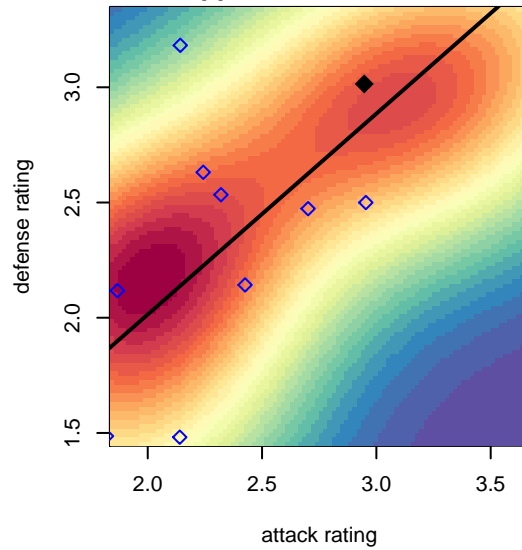

# PCU Red G96

Portland City United SC  
 Portland, OR  
 G96 total strength=1660  
 attack=19.05 defense=20.38

alt names used:  
 PCU 96G Red  
 PORTLAND CITY UNITED SC PCU 96G RED  
 PORTLAND CITY USCPCU 96G RED

Venues played:  
 2015 Showcase of Champions Platinum U17  
 2015 Clash At the Border Gold/Silver/Bronze H  
 2015 PCU Summer Classic HS (U17-19) Gold  
 2015 Oswego Nike Cup Super Group Silver U1

**PCU Red G96**  
 Dots are actual minus expected GF (blue circles) and GA (red triangles).  
 Blue line is smoothed change in attack strength. Red is smoothed change in defense strength.

**attack and defense variance (black dot)  
relative to other teams  
and top 10 in region**

**attack and defense rating  
relative to others at age  
and all opponents in last 13 months**

**attack and defense rating  
relative to others at age  
and all opponents in last 13 months**

**Performance relative to 13 month average**

**Performance relative to 13 month average**

Distribution of opponents  
 Red = Lose zone, Blue = Win zone, Green = Even  
 Black line separates win/lose zones